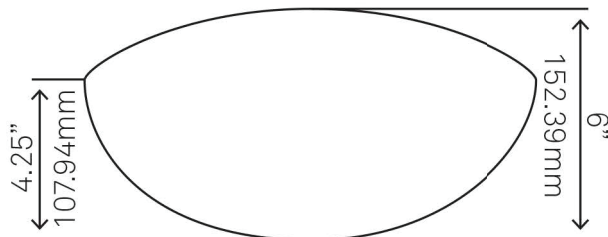

NOVATTO

NOHP-G012-8031 TARTARUGA Oval Glass Vessel Bathroom Sink

Requested By: _____

Specific Features: _____

Novatto reserves the right (1) to make changes in specifications and materials, and (2) to change or discontinue models, both without notice or obligation. Dimensions are for reference only, see www.NovattoInc.com for finish options and product availability.

STANDARD SPECIFICATIONS:

- Oval Slipper hand painted vessel sink
- Black and Silver
- High tempered glass
- ½" thick tempered glass
- Stain and scratch resistant inside
- Textured painted outside
- Above counter installation
- Standard U.S. plumbing connection
- 1.75-inch drain opening
- Novatto faucet and drain sold separately

PUD-ORB-MR Vessel Sink Pop-Up Drain and Mounting Ring, Oil Rubbed Bronze

Requested By: _____

Specific Features: _____

STANDARD SPECIFICATIONS:

- Clicker pop-up vessel sink drain and mounting ring
- Oil rubbed bronze finish
- Solid brass construction
- Includes rubber seals and fastener for installation
- 9-inches total pop-up length
- Fits any standard 1.75-inch drain opening
- cUPC