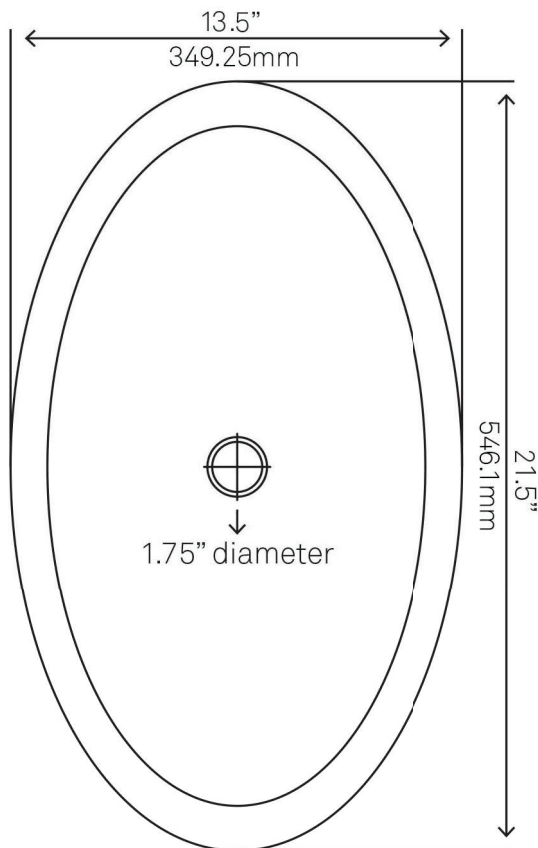

NOVATTO

NOHP-G012-8031 TARTARUGA Oval Glass Vessel Bathroom Sink

Requested By: _____

Specific Features: _____

Novatto reserves the right (1) to make changes in specifications and materials, and (2) to change or discontinue models, both without notice or obligation. Dimensions are for reference only, see www.NovattoInc.com for finish options and product availability.

STANDARD SPECIFICATIONS:

- Oval Slipper hand painted vessel sink
- Black and Silver
- High tempered glass
- ½" thick tempered glass
- Stain and scratch resistant inside
- Textured painted outside
- Above counter installation
- Standard U.S. plumbing connection
- 1.75-inch drain opening
- Novatto faucet and drain sold separately

PUD-ORB-MR Vessel Sink Pop-Up Drain and Mounting Ring, Oil Rubbed Bronze

Requested By: _____

Specific Features: _____

STANDARD SPECIFICATIONS:

- Clicker pop-up vessel sink drain and mounting ring
- Oil rubbed bronze finish
- Solid brass construction
- Includes rubber seals and fastener for installation
- 9-inches total pop-up length
- Fits any standard 1.75-inch drain opening
- cUPC